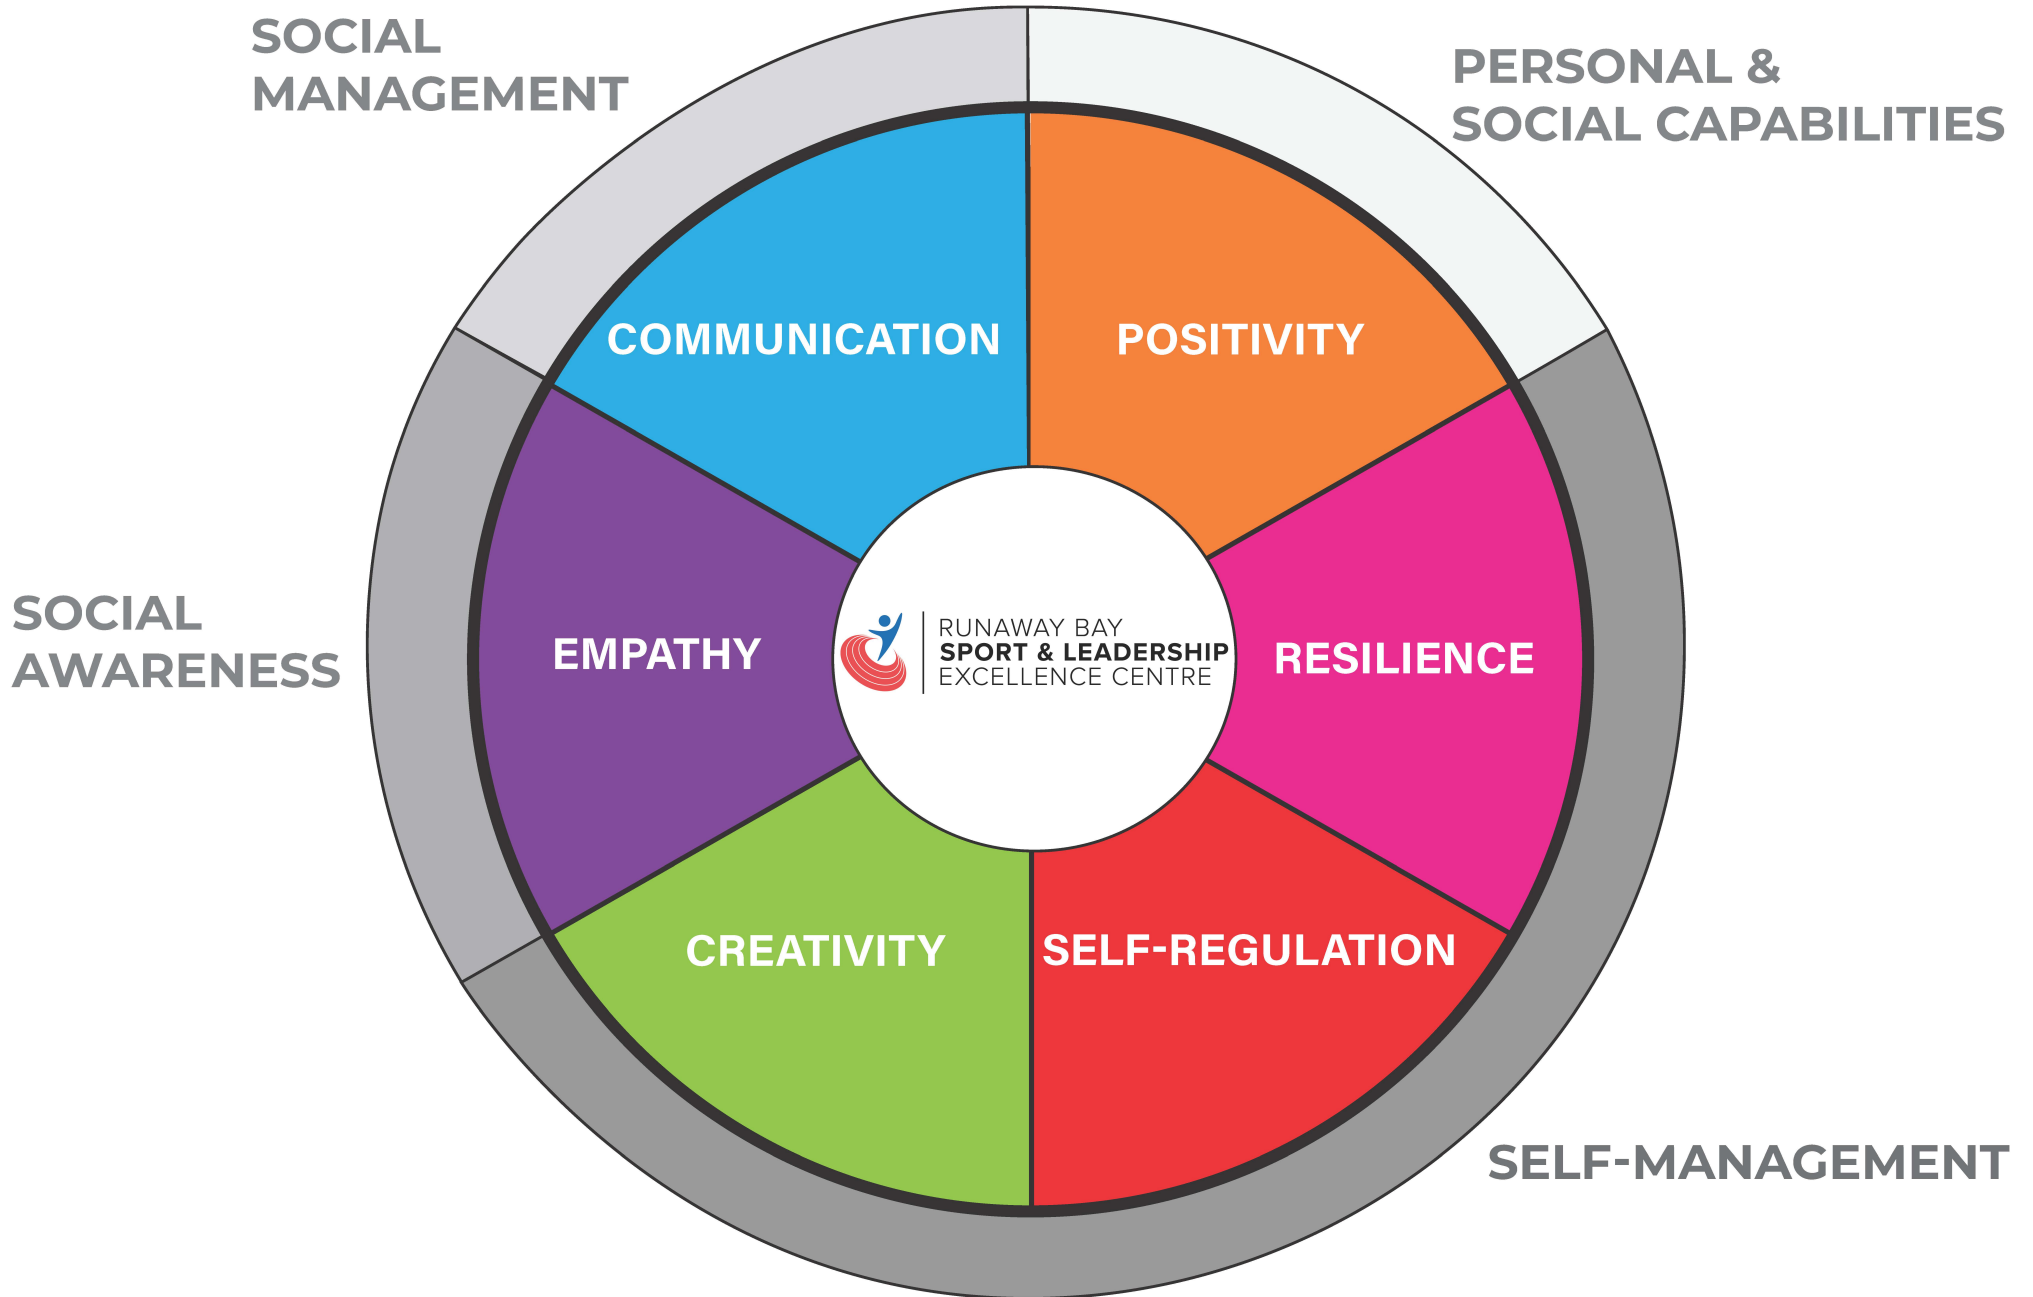

RBSLEC CHARACTER STRENGTHS

**DEVELOP AWARENESS OF STRENGTHS (SELF-AWARENESS / PERSONAL & SOCIAL CAPABILITIES OVERVIEW)
TO BUILD CONFIDENCE TO LEAD.**